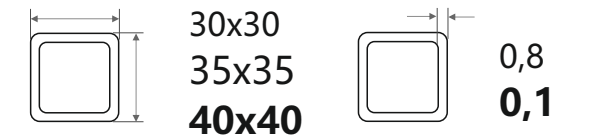

D-004

Different sizes and colors available

Complete set

Magnetic Cable Organization
wire holder

Storage bag
more free space

Iron Hook
convenient to hang stuff

Length, inch	Length, cm	Width	Height
32'	80	50	71,5
40'	100	50	71,5
48'	120	60	71,5
56'	140	60	71,5
64'	160	60	71,5

Storage bag
more free space

Iron Hook
convenient to hang stuff

Length, inch	Length, cm	Width	Height
40'	100	50	71,5
48'	120	60	71,5
56'	140	60	71,5
64'	160	60	71,5

Specification

Adjustable Leg Pads
keep stable and height adjustment