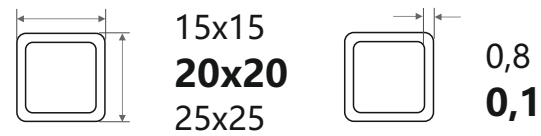

D-002

Different sizes and colors available

ADVANCE HARDWARE

D-004

Different sizes and colors available

Complete set

Magnetic Cable Organization
wire holder

Storage bag
more free space

Iron Hook
convenient to hang stuff

Length, inch	Length, cm	Width	Height
32'	80	50	71,5
40'	100	50	71,5
48'	120	60	71,5
56'	140	60	71,5
64'	160	60	71,5

Specification

Adjustable Leg Pads
keep stable and height adjustment

High-quality Steel Frame
solid and sturdy

P2 Class Particle Board
waterproof and scratch resistant

Complete set

Magnetic Cable Organization
wire holder

Storage bag
more free space

Iron Hook
convenient to hang stuff

Length, inch	Length, cm	Width	Height
40'	100	50	71,5
48'	120	60	71,5
56'	140	60	71,5
64'	160	60	71,5

Specification

Adjustable Leg Pads
keep stable and height adjustment

High-quality Steel Frame
solid and sturdy

P2 Class Particle Board
waterproof and scratch resistant

ADVANCE HARDWARE