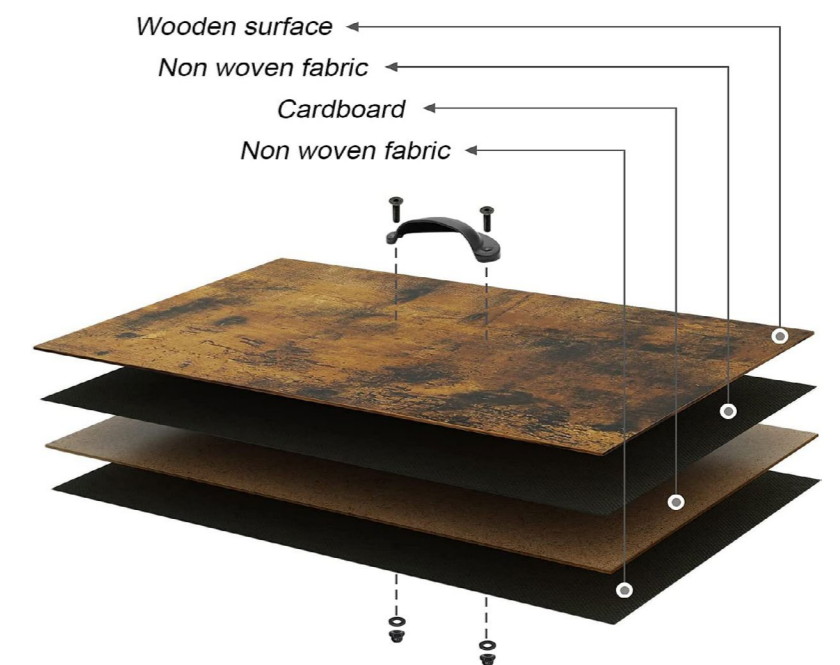

ADVANCE HARDWARE

***F-011**

800 x 300 x 445 mm

Different colors available

ADVANCE HARDWARE

Fabric Drawers Storage Unit

ADVANCE HARDWARE

U-001

Different sizes and colors available

U-002

Different sizes and colors available

U-003

Different sizes and colors available

ADVANCE HARDWARE

U-005

Different sizes and colors available

U-004

Different sizes and colors available

ADVANCE HARDWARE

Drawer Front Structure

Bar Tables & Chairs

ADVANCE HARDWARE

*T-001

Different sizes and colors available